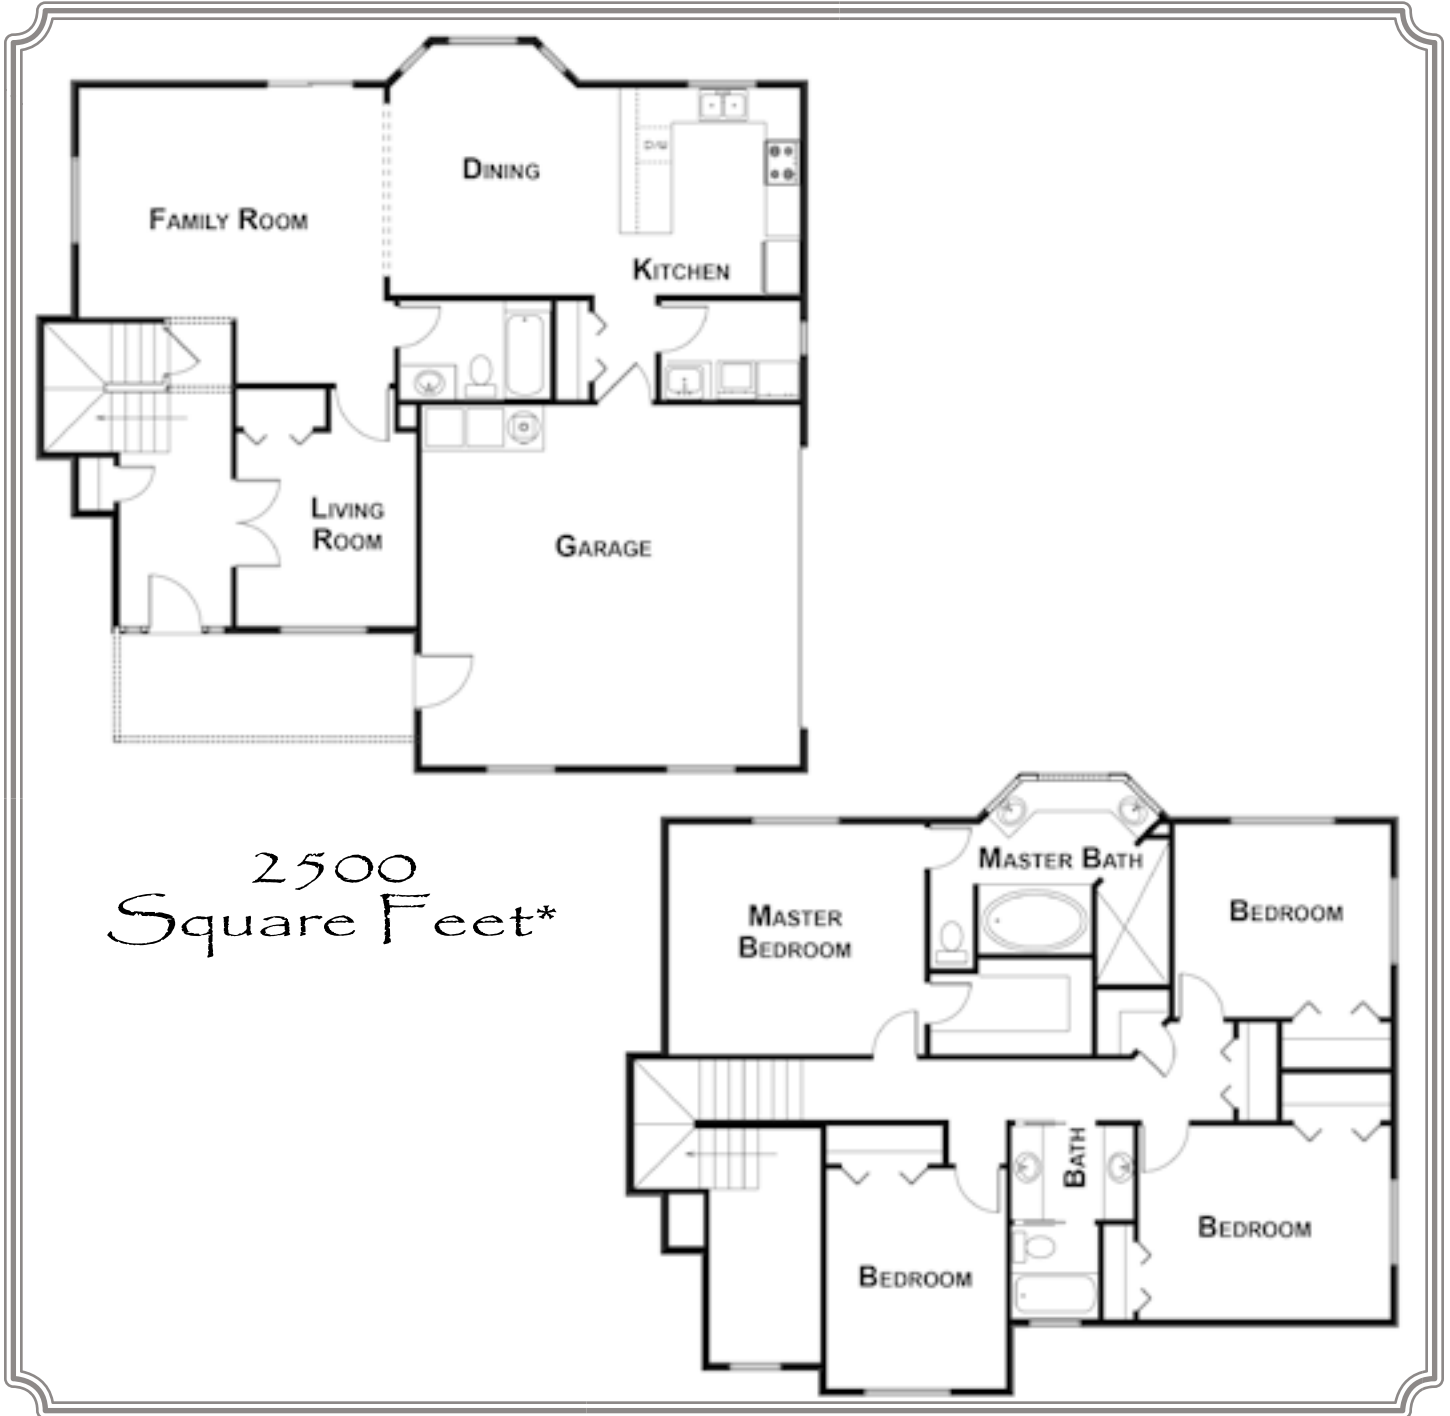

LA ESTANCIA

# The Plateau

2500  
Square Feet\*

\*Square footage is approximate and is a courtesy estimate only.

Illustrated floor plans and elevations are artist's conceptions and are not intended to show specific detailing. Floor plan square footage and details will vary in Copper Series homes.